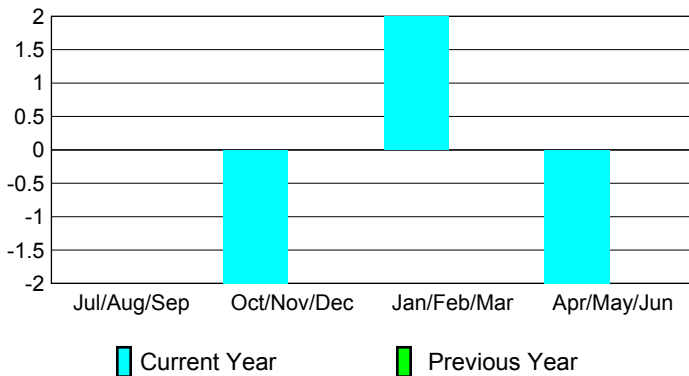

2008-2009 GMT Quarterly Report for District (or Undistricted) **District 331 B**

GMT: **SHINOBU GOTO**

Location: **JAPAN**

GMT CA: **5**

CLUBS

Club Results 2008-2009

Clubs 2007-2008

Month	New Club Goal	Actual New Clubs	Actual Dropped Clubs	Gain/Loss of Clubs	Gain/Loss of Clubs
Jul/Aug/Sep	0	0	0	0	0
Oct/Nov/Dec	0	0	-2	-2	0
Jan/Feb/Mar	0	0	2	2	0
Apr/May/June	1	0	-2	-2	0
Totals	1	0	-2	-2	0

Club Results 2008-2009

Goal, New, Dropped, Gain/Loss

Comparison of Club Gain/Loss

Current Year Compared to the Previous Year

YTD Status Quo Clubs 2008-2009

Status Quo Clubs Compared to Status Quo Members

MEMBERSHIP

Membership Results 2008-2009

Membership 2007-2008

Month	Net Memb Goal	Actual New Memb	Actual Dropped Memb	Gain/Loss of Memb	Gain/Loss of Memb
Jul/Aug/Sep	20	65	-67	-2	41
Oct/Nov/Dec	20	21	-56	-35	11
Jan/Feb/Mar	30	26	-50	-24	-23
Apr/May/June	-50	42	-163	-121	-122
Totals	20	154	-336	-182	-93

Membership Results 2008-2009

Goal, New, Dropped, Gain/Loss

Comparison of Membership Gain/Loss

Current Year Compared to the Previous Year

Gender Comparison 2008-2009

Jul/Aug/Sep

Oct/Nov/Dec

Jan/Feb/Mar

Apr/May/June

Male

Female