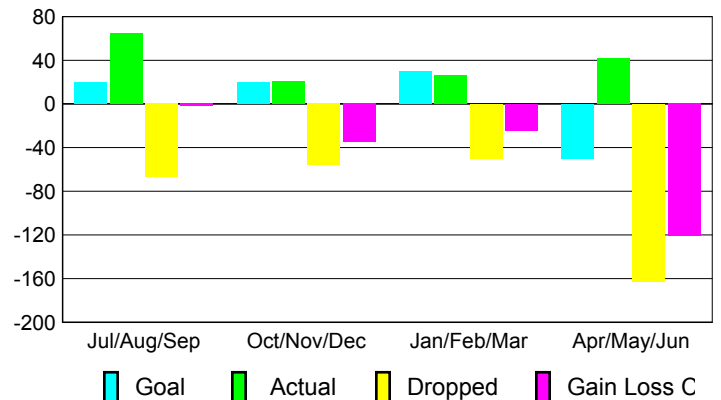

Membership Results 2008-2009

Goal, New, Dropped, Gain/Loss

Comparison of Membership Gain/Loss

Current Year Compared to the Previous Year