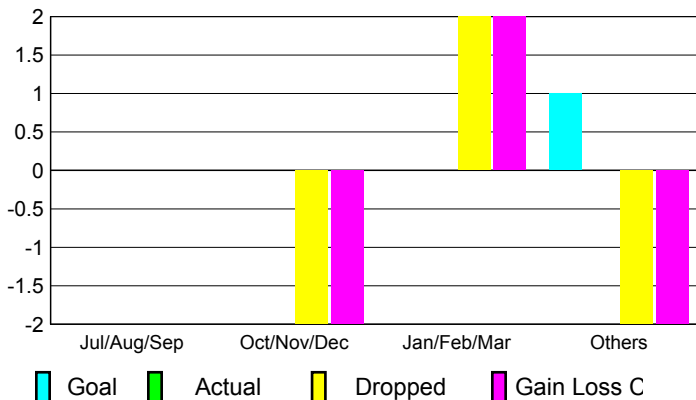

2008-2009 GMT Quarterly Report for District (or Undistricted) **District 331 B**

GMT: **SHINOBU GOTO**

Location: **JAPAN**

GMT CA: **5**

CLUBS

Club Results 2008-2009

Clubs 2007-2008

Month	New Club Goal	Actual New Clubs	Actual Dropped Clubs	Gain/Loss of Clubs	Gain/Loss of Clubs
Jul/Aug/Sep	0	0	0	0	0
Oct/Nov/Dec	0	0	-2	-2	0
Jan/Feb/Mar	0	0	2	2	0
Apr/May/June	1	0	-2	-2	0
Totals	1	0	-2	-2	0

Club Results 2008-2009

Goal, New, Dropped, Gain/Loss

Comparison of Club Gain/Loss

Current Year Compared to the Previous Year