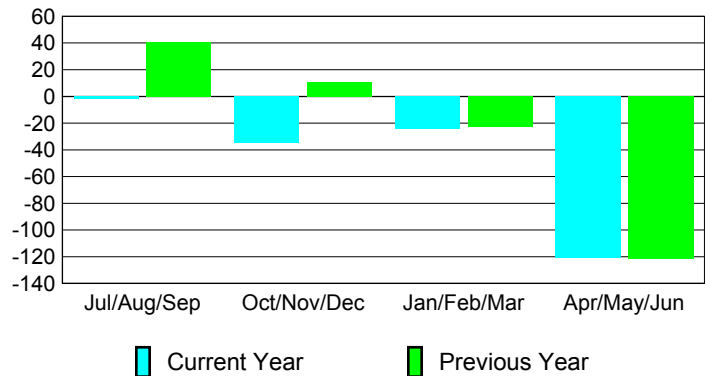

Gender Comparison 2008-2009

Jul/Aug/Sep

Oct/Nov/Dec

Jan/Feb/Mar

Apr/May/June

Male

Female